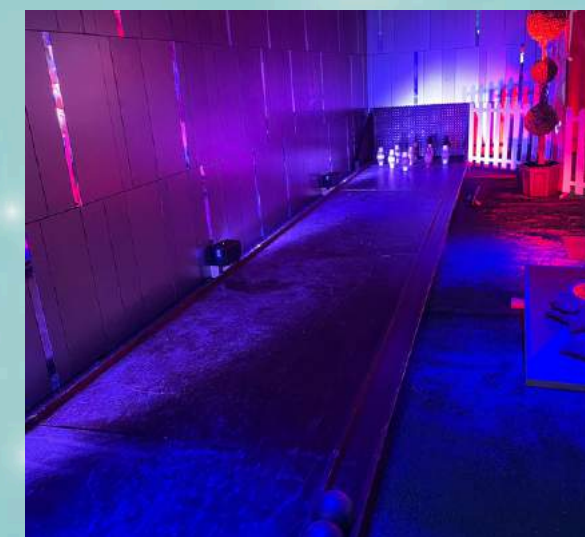

GAMES PACKAGES

ACF Events can enhance Christmas parties with an impressive collection of well-known games, delighting guests with various entertainment options.

From exciting golf challenges to fast-paced table tennis matches and a skittle alley, the diverse selection guarantees fun and engagement for everyone.

With ACF's expertise, guests can enjoy a festive atmosphere while partaking in these enjoyable activities, adding a touch of joy and merriment to their Christmas celebration.

- Skittle Alley
- Table Tennis
- Table Football
- Pitch and Putt
- Crazy Golf
- Jenga, Connect 4 etc.
- Pool and Snooker
- Much More!